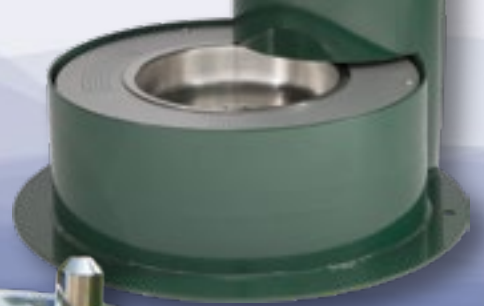

320 SM
Splash Proof