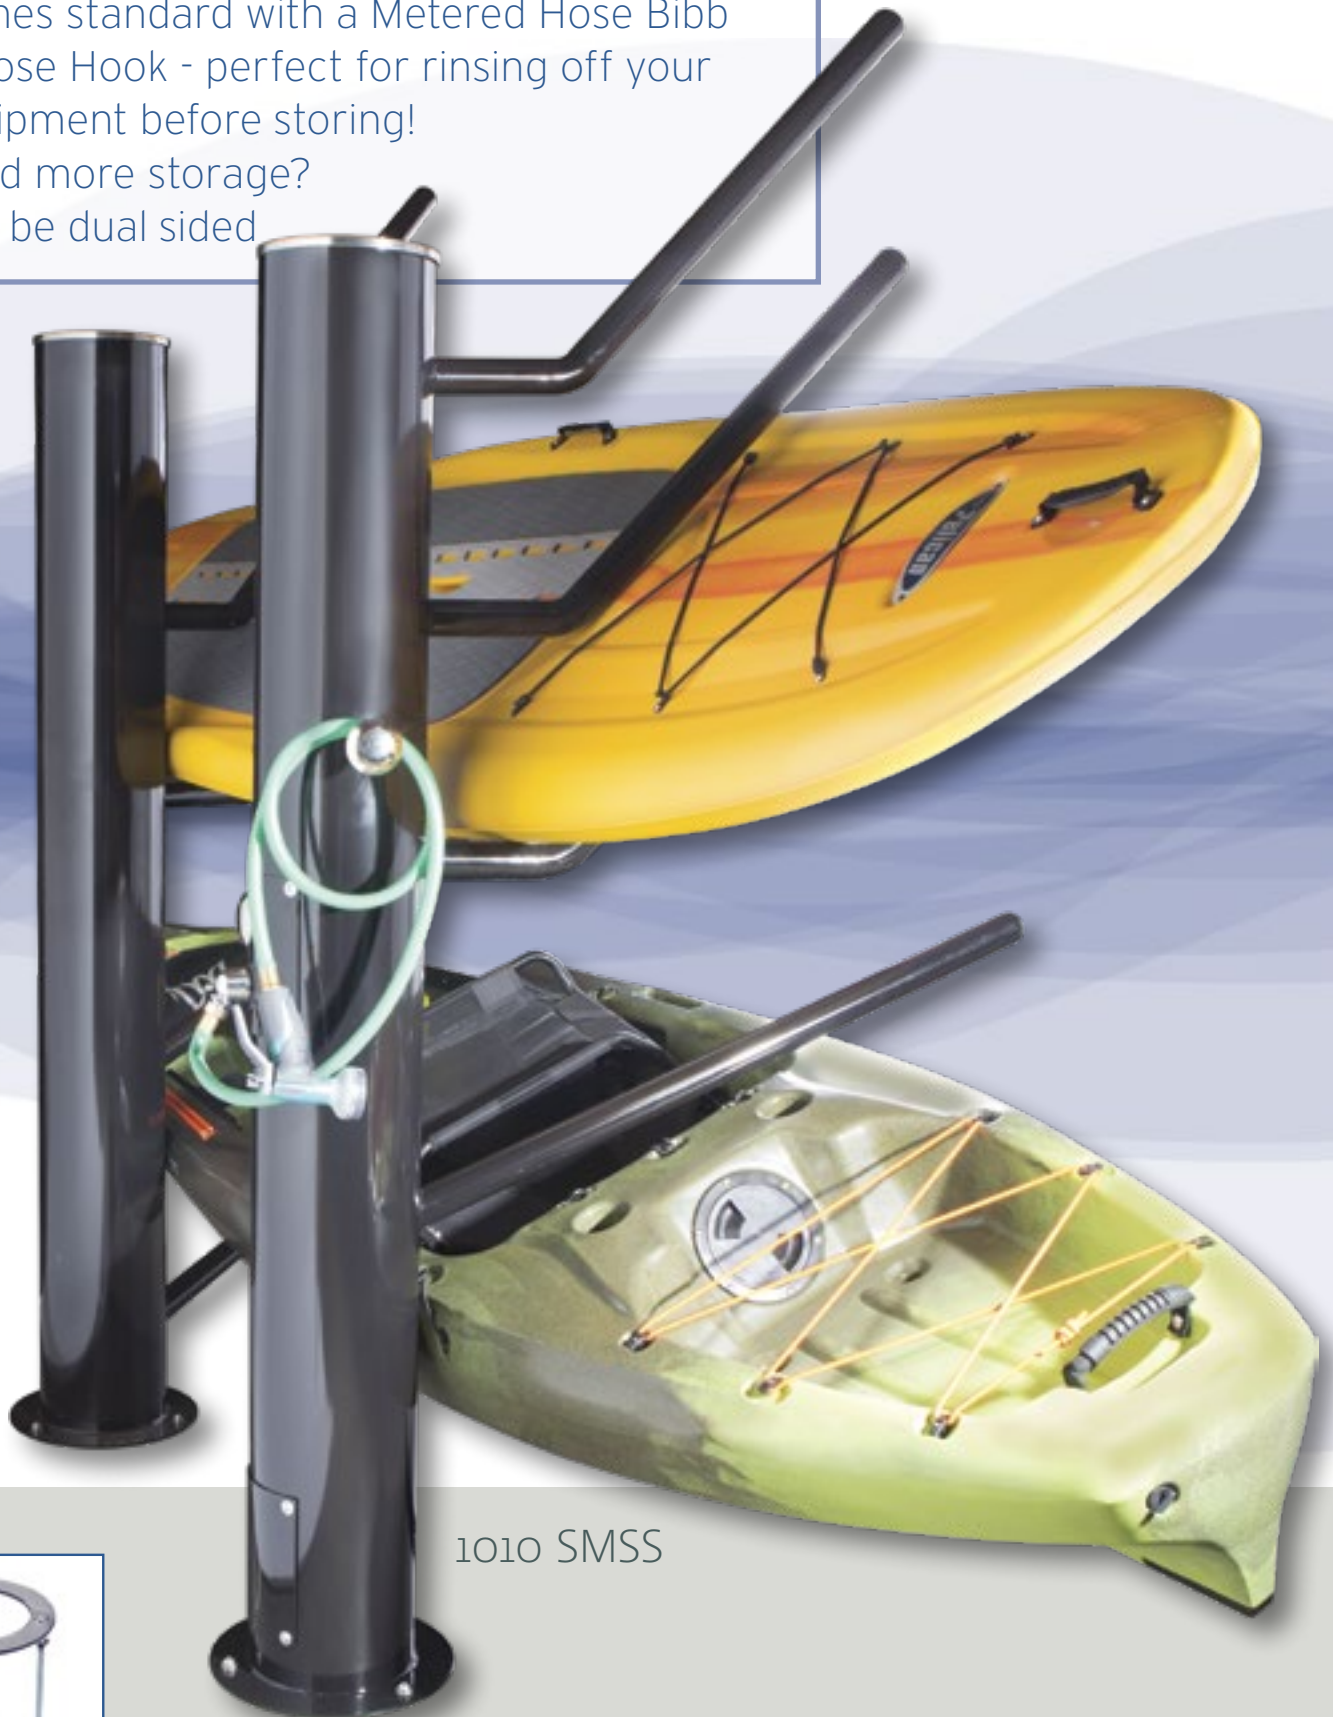

Kayak/Paddle Board Rack

- ⊕ Stainless steel - available in 17 different colors
- ⊕ Comes standard with a Metered Hose Bibb & Hose Hook - perfect for rinsing off your equipment before storing!
- ⊕ Need more storage? Can be dual sided