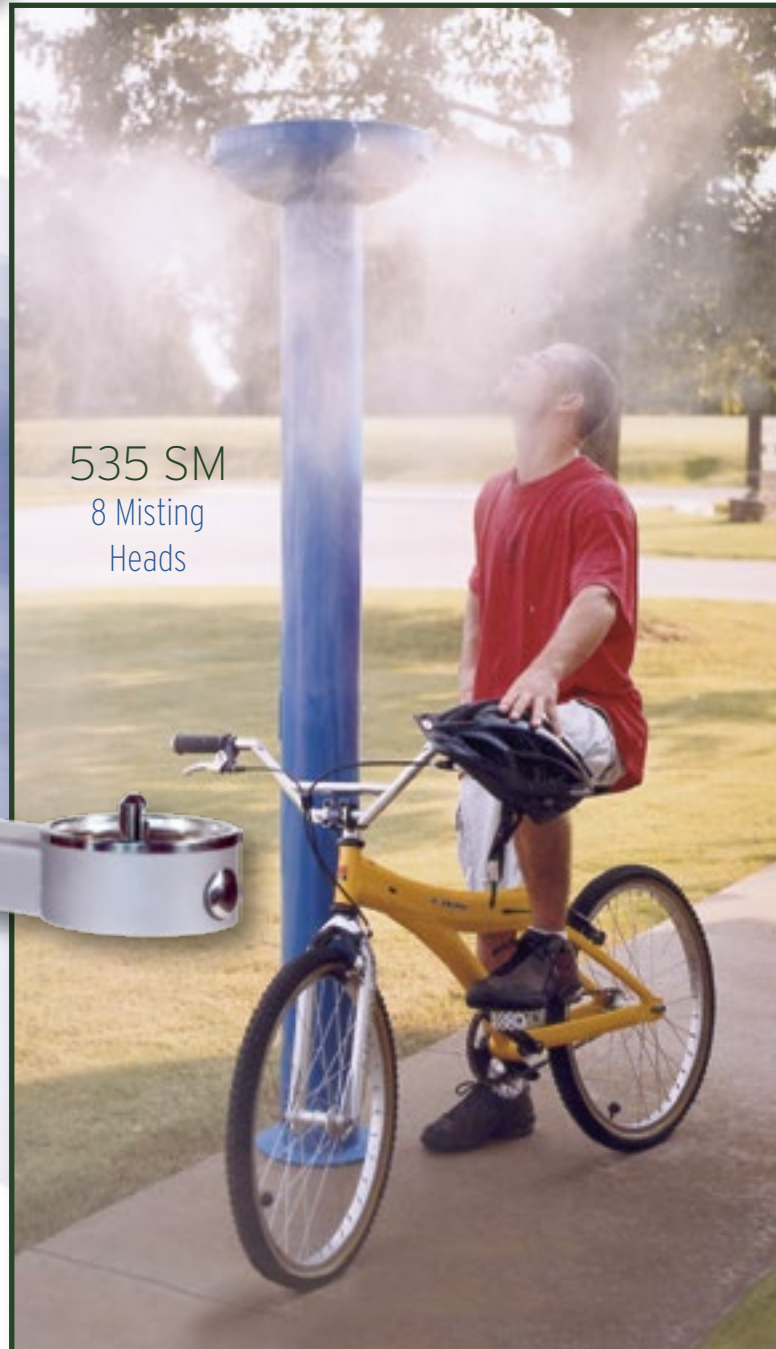

572 SMSS
4 Misting Heads
Hi/Lo ADA
drinking fountains

535 SM
8 Misting
Heads