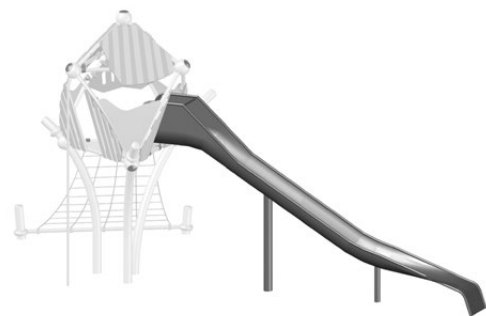

MSRP
\$ 99,206

On Sale!
Call for Pricing!

Stainless Steel Slide

MSRP
\$ 12,856

On Sale!
Call for Pricing!

Enjoy fast and safe sliding on our 5' Concaved Straight Stainless Steel Slide!

* Dimensions, space requirements and information on the recommended age group depend on selected play equipment. Please get in touch with us.

Fast Lane Slide

On Sale!
Call for Pricing!

Mounting options available for this slide model:

Color combination available in stock:

- Yellow (HDPE Slide)
- Orange (HDPE Elements)

Fit-to-Neptun

Fit-to-Spaceball L