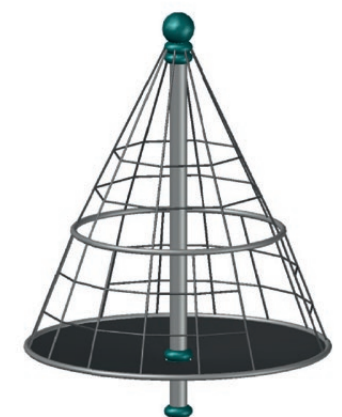

O'Tannebaum 2.5

90.340.045

(m) 2,1 x 2,1 x 2,5
('-") 6-9 x 6-9 x 8-3

EN 1176 (m) 5,1 x 5,1
ASTM/CSA (m) 5,7 x 5,7
ASTM/CSA ('-") 18-9 x 18-9

EN 1176 (m) 0,5
ASTM/CSA ('-") 1-8

2-12

22

Inclusive

MSRP
$ 9,352

The little brother of O'Tannebaum.

Color combinations available in stock:

Orange (Rope)

Blue Lilac RAL 4005 (matte) (Posts, Ring, Rope Clamps)

Traffic Orange RAL 2009 (gloss) (Ball, T-Clamps)

Red (Rope)

White aluminum (gloss) (Posts, Ring, Rope Clamps)

Traffic Black 9017 (matte) (Ball, T-Clamps)

O'Tannebaum

95.200.080

(m) 2,4 x 2,4 x 3,1
('-") 7-9 x 7-9 x 10-3

EN 1176 (m) 5,4 x 5,4
ASTM/CSA (m) 6,1 x 6,1
ASTM/CSA ('-") 19-9 x 19-9

EN 1176 (m) 0,5
ASTM/CSA ('-") 1-8

5-12

28

Inclusive

MSRP
$ 14,052

A Christmas tree for all year round. Except for the trunk the entire tree is rotatable. The big rubber membrane surface with its low access height enables children with special needs also to join the fun.

Color combinations available in stock:

Green (Rope)

Pale green RAL 2061 (matte) (Posts, Ring, Rope Clamps)

Pine green RAL 6028 (matte) (Ball, T-Clamps)

Black (Rope)

Grey aluminum RAL 9007 (matte) (Posts, Ring, Rope Clamps)

Traffic black RAL 9017 (matte) (Ball, T-Clamps)