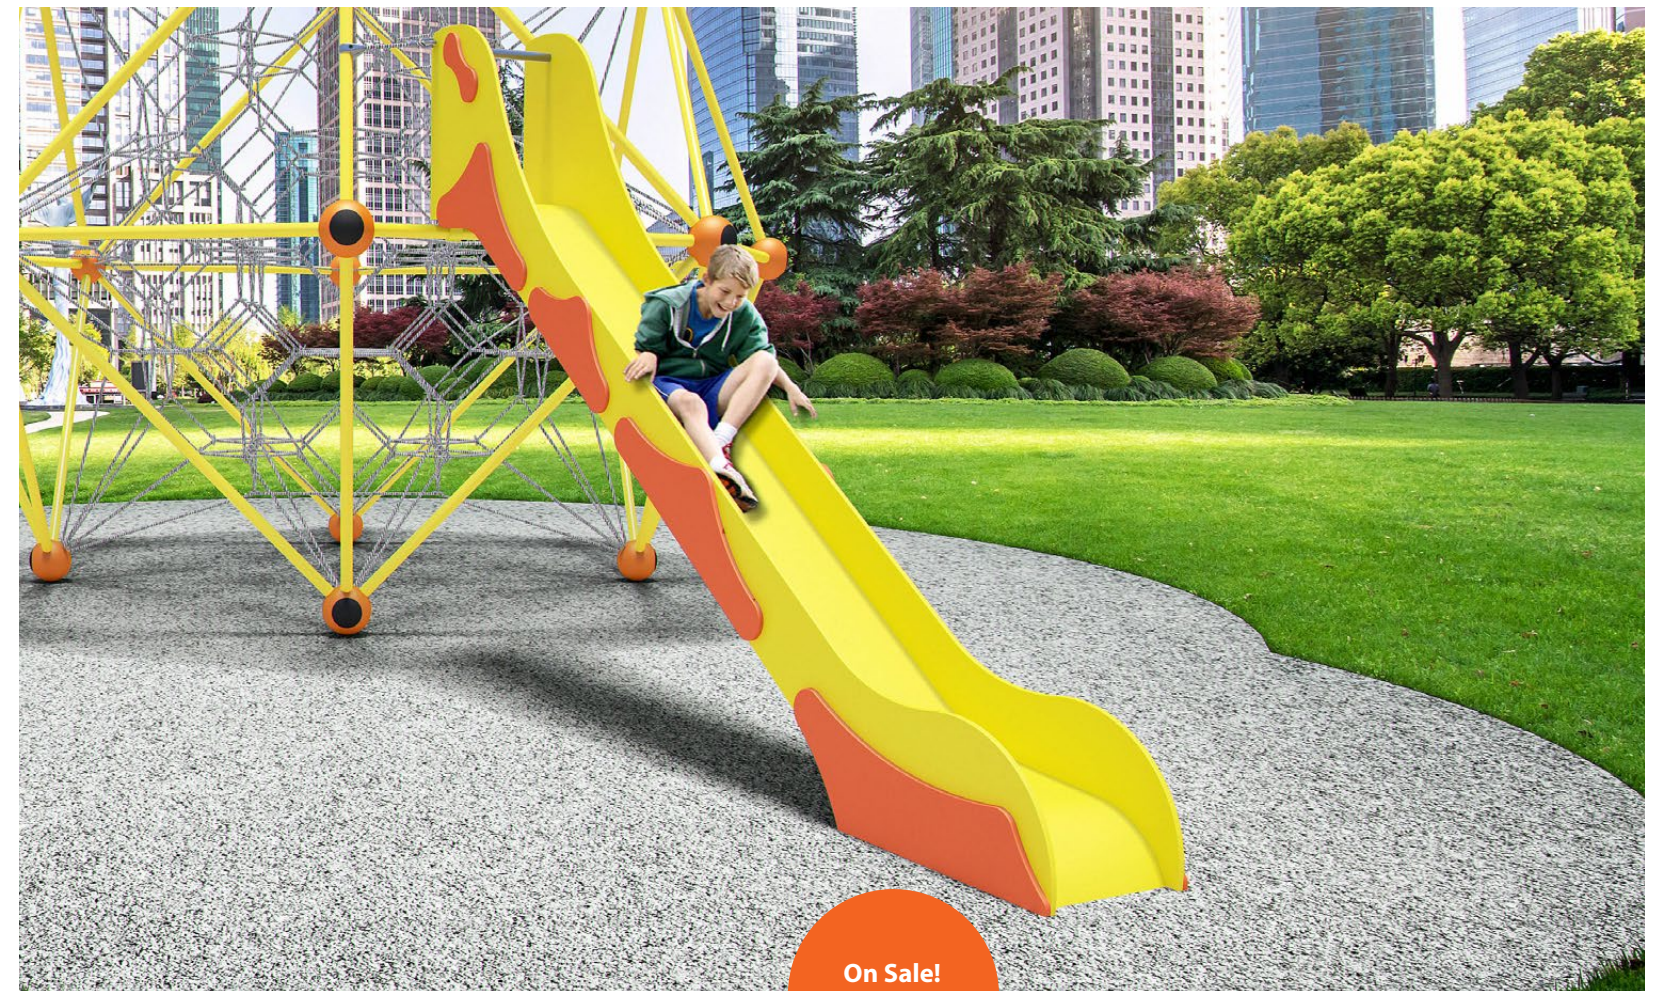

Fast Lane Slide

On Sale!
Call for Pricing!

Mounting options available for this slide model:

Color combination available in stock:

- Yellow (HDPE Slide)
- Orange (HDPE Elements)