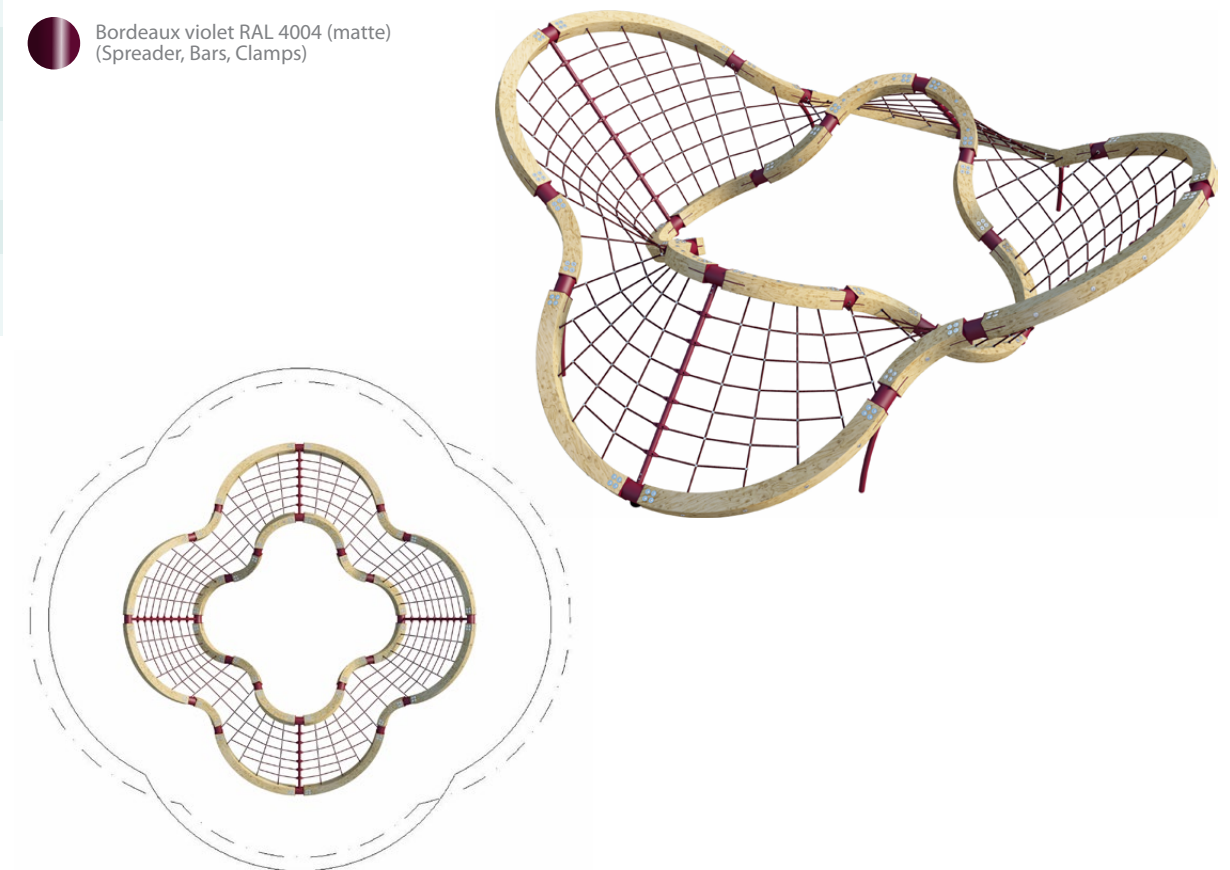

Color combination available in stock:

- Bordeaux (Rope)
- Pure white RAL 9010 (matte) (Tube Connectors)
- Bordeaux violet RAL 4004 (matte) (Spreader, Bars, Clamps)

Thanks to the warmth of its wood and its undulating curves, Cloverwood is at once inviting and aesthetically appealing. Both the frame and the flat netting offer playground fans an exciting challenge on which to climb, relax and balance. When seen from above, it takes the form of a four-leafed clover.

Please Note: To make this unit ready for outdoor installation, the customer will need to wait for upgraded steel connectors to be manufactured.