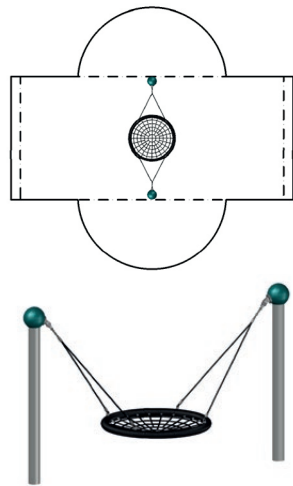

Traffic black RAL 9017 (matte) (Ball, T-Clamps)

Cloud 9

97.100.025

	(m)	3,3 x 1,3 x 2,1
	("-")	10-8 x 4-2 x 6-9
	EN 1176 (m)	7,0 x 3,3
	ASTM/CSA (m)	7,5 x 7,0
	ASTM/CSA ("-")	24-5 x 22-8
	EN 1176 (m)	1,76
	ASTM/CSA ("-")	6-2
		2-12

Our Cloud 9 is an accessible swing which allows several children at one time to fly "on the cloud".

MSRP \$ 7,967

Color combinations available in stock:

- Beige (Suspension Ropes)
- Orange (Suspension Ropes)
- Beige (Seat nest & Ring)
- Black (Seat nest & Ring)
- Pine Green RAL 6028 (matte) (Posts)
- Grey aluminum RAL 9007 (matte) (Posts)
- Beige RAL 1001 (matte) (Balls)
- Traffic Orange RAL 2009 (gloss) (Balls)