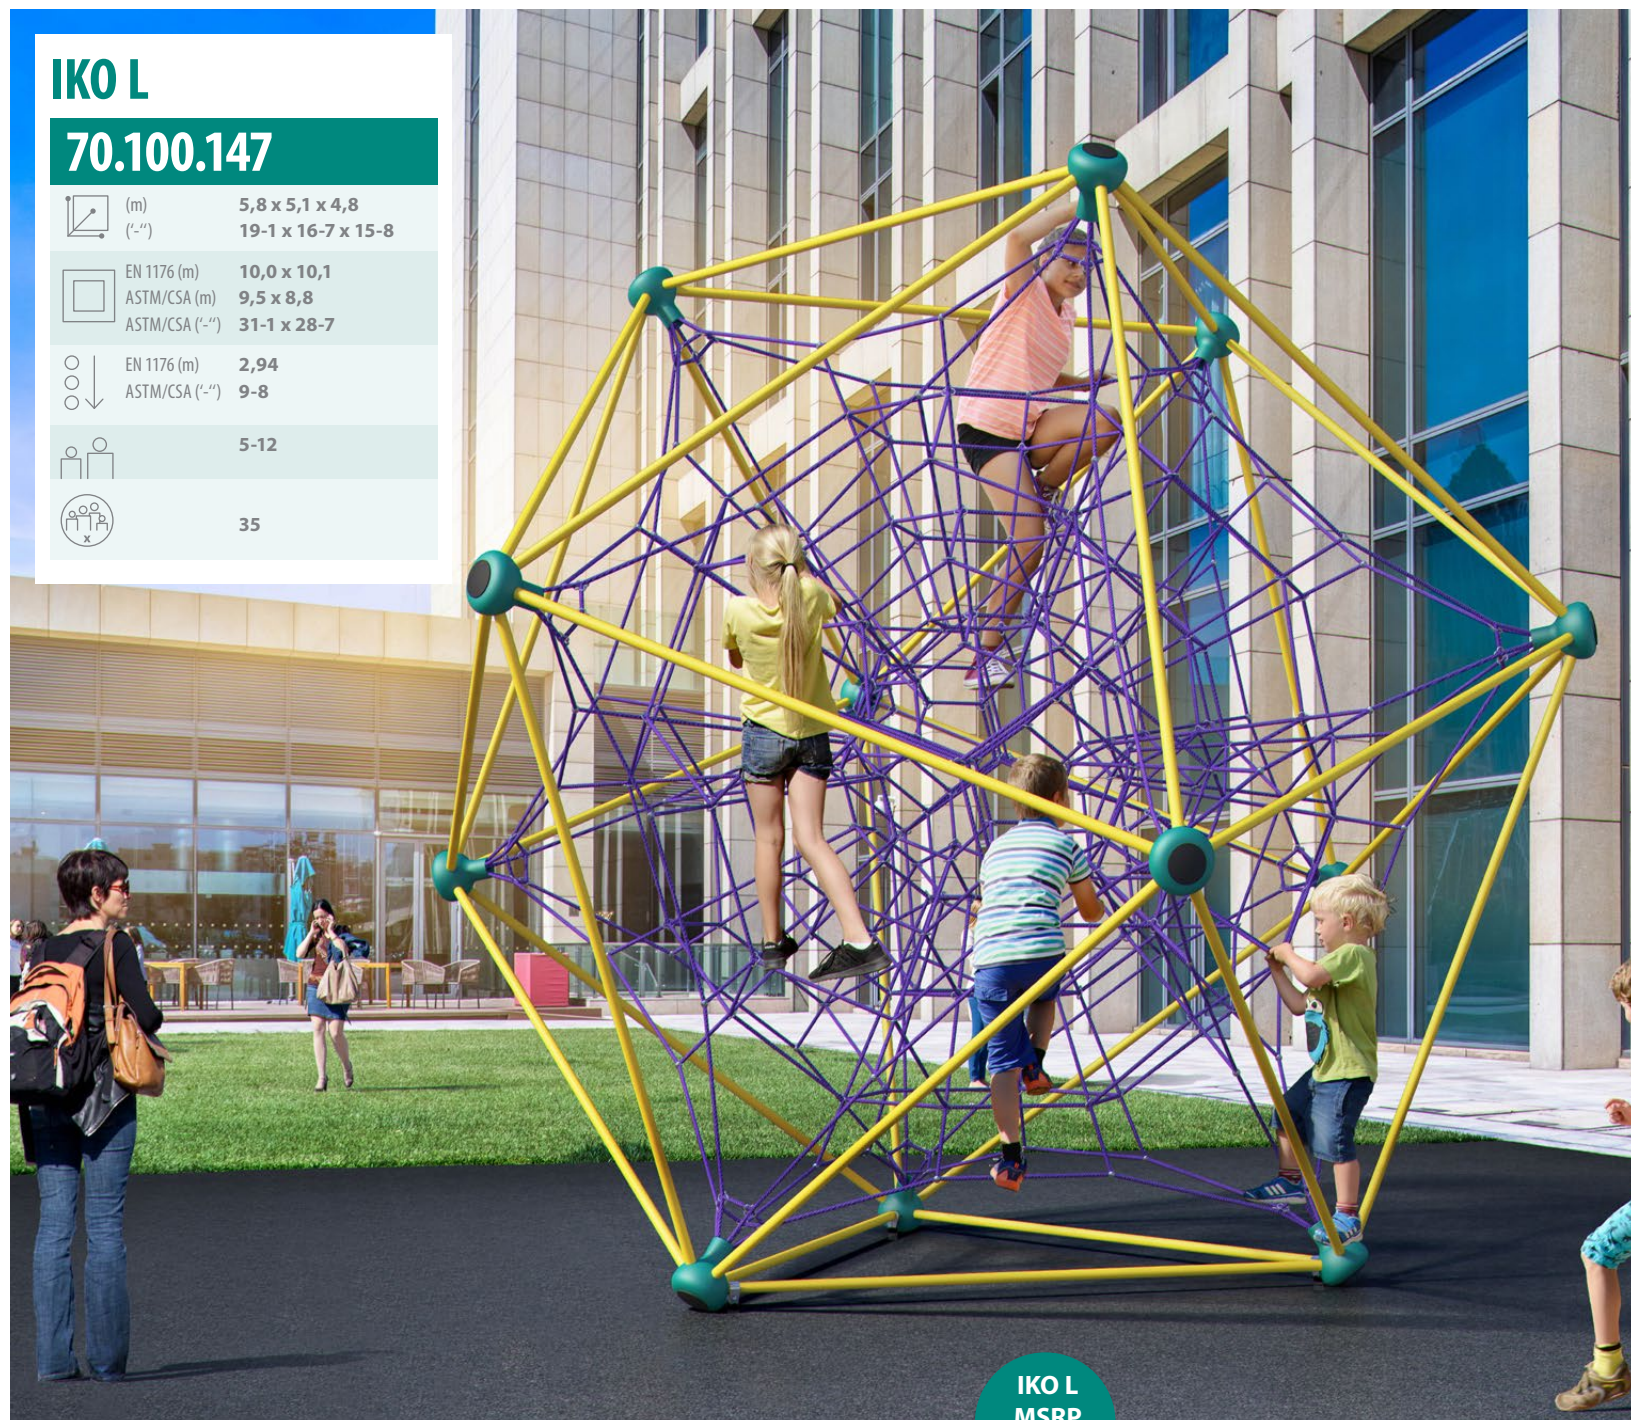

IKO L

70.100.147

(m) 5,8 x 5,1 x 4,8
(") 19-1 x 16-7 x 15-8

EN 1176 (m) 10,0 x 10,1
ASTM/CSA (m) 9,5 x 8,8
ASTM/CSA (") 31-1 x 28-7

EN 1176 (m) 2,94
ASTM/CSA (") 9-8

5-12

35

IKO L
MSRP
$ 19,932

The IKO's design allows freedom of expression and creativity, offering infinite options while playing and climbing within the spatial net. This investment involves no major planning, delivery is fast, and installation straightforward.

Custom color themes available.
Please allow up to 6 weeks for delivery time.

Surface mounting can be done for slight cost addition.